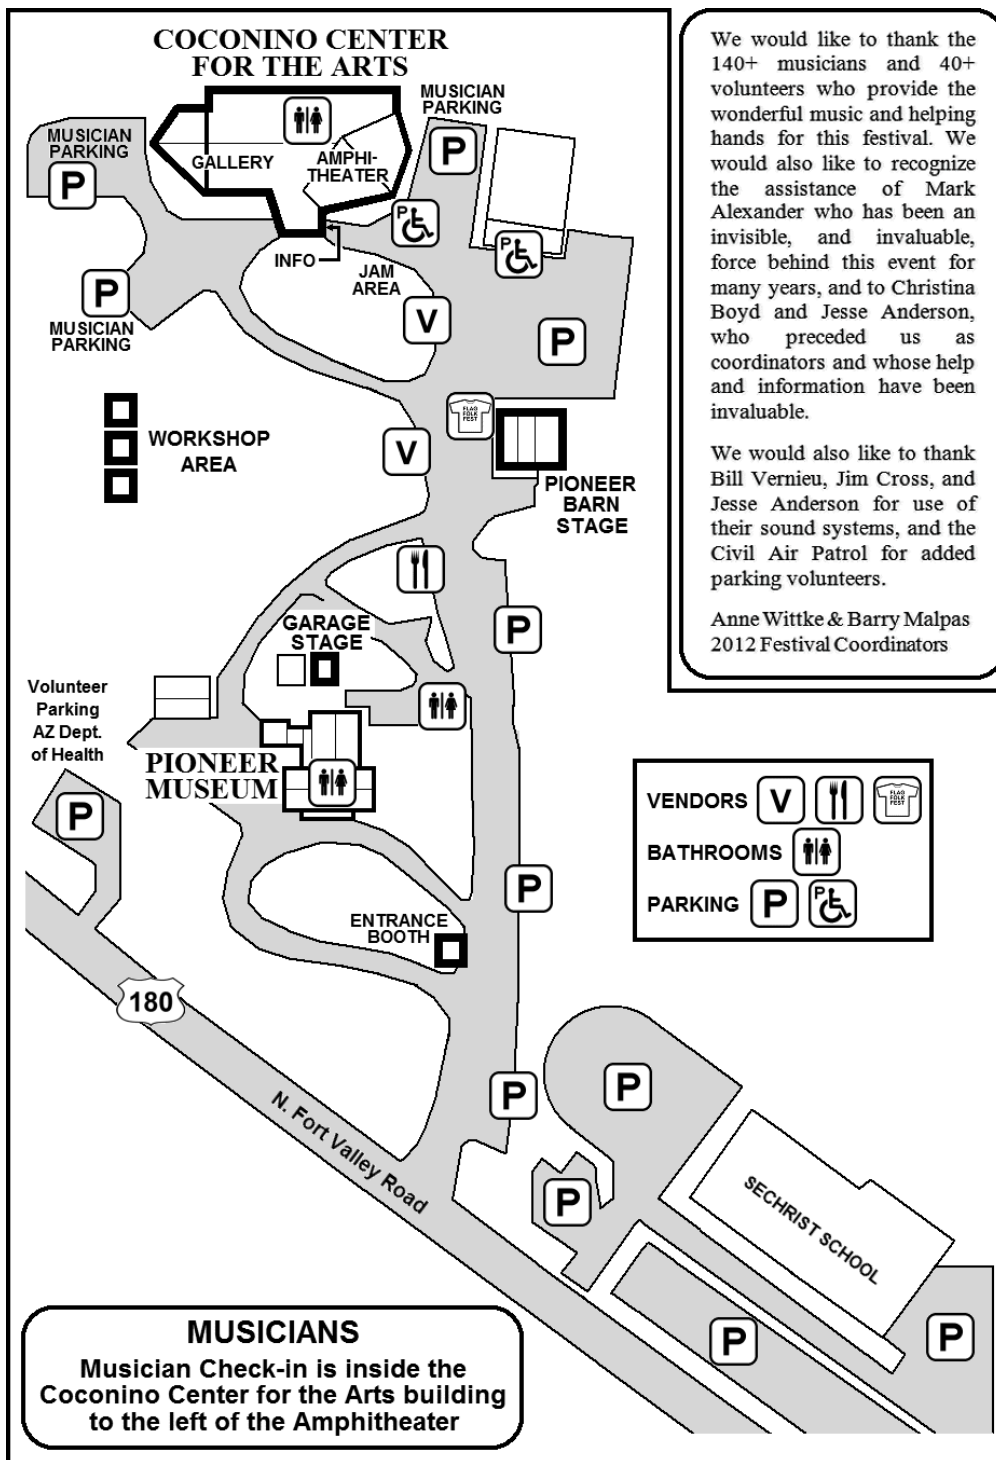

Eddie Would Go

Kawika Wave, Keoki Serano

Topock Marsh Codgers

John and Eva McFadyen

Sean Williams and his Hallucinations

Sean and Larry Williams, Dale Caddell

The Unusuals

Adam Fry, Iron Steve

Larry Peterson and Friends

Larry Peterson, Randy Moore, Charlie Mikulewicz

The California Celts

Christopher Michael, Armitage Poland, David Macias, Miguelangelo Le, Marque Casarez, Patti Hood, David Ashley Shurley

Jeff and Patricia

Jeff Ryan, Patricia Feigl

Harry Ingerick Trio

Harry Ingerick, Kevin Johns, Jim Cross

Lonesome Jim and the Blue Dogs

Jim Cross, Kevin Johns, Lloyd Holdeman

Mexican Beaded Lizard Band

Lon Austin, Bill Burkett, Midori & Jim Hall, Andy Hurlbut

Superstition Ridge Bluegrass Band

Larry Martell, Rick Ramsey, 'Red' Wilson, Wayne Black, John Svenson

The Usual Suspects

Annrenee Jones, Graham Benike Marconias, James Cowden

JC & Laney

JC Scott, Laney Greynolds

The Close Enough String Band

Dave Baumann, Barbara Herber, Rick Sonder, Robert Sandstedt, Bobbie Bookhout, Maxine Eldredge

The Just Desserts

Deb Comly, Mike Redig, Open Contra Band members

David Morgan and Friends

David Morgan, Karen Whitten, Michael Thompson

Captain Bob and Fhomair

Captain Bob, Denise, Maggie, Jimmy

Ruff Mixx

Kevin McConnell, Peter Ott

Frequent Kings

Tim White, Josh Normandin, Ryan Moore

EarthPicks

Jeff Sturges, Liz Lopez

Mudflap Girls

Emily Garding, Kate Watters, Bob Tusso

Fat Tuesday

Ryan Biter, Bailey Cunningham

Cinnamon Twist

Anne James, Jennifer Baltz

Heart of the Strings

Kathy Harris, Suzi Wright, Jack Culver

GROUP & BAND PERFORMERS

Brush Arbor Revival

John Craig, Peggy Craig, Anita Wells, Bill Marler, Lem Johanson

Strand

Rick Boyle, Steve Pawlowski, Shannon Schumann

Joan Wyatt Band

Joan Wyatt, Bill Vernieu, Reno & Sheila McCormick

Three Legged Dog

Odie Piker, Ant Bee, Jim Sallis

The Pony Express

Christine, Clifton & Carol Beck, Jim and Colin Sobek, Lloyd Holdeman

Springfed Band

Tony Norris, Bill Burke, Rachel Moon, Glen Bessonette, Elena Gonzalez

The Willy Nilly Band

James & Elizabeth Knox, Jessica Brewster, John Campbell, Matt and Jodi Ogle, Aaron Elsasser

The Blue Goats

John & Aaron Laman, Kellin Whitmer, Dustin Raymond

The Mars Hillbillies

Rusty Tweed, Bill Vernieu, Keith Gomora, Reno McCormick

Grey Village

Paul Amato, Joseph Hassler, Matthew Amato

Jason Donne & the Open Graves

Jason Jonker, David & Bea Graves

Red Rock Crossing

Gary Tinstman, Rochelle Tinstman, Terri Sue Rossi